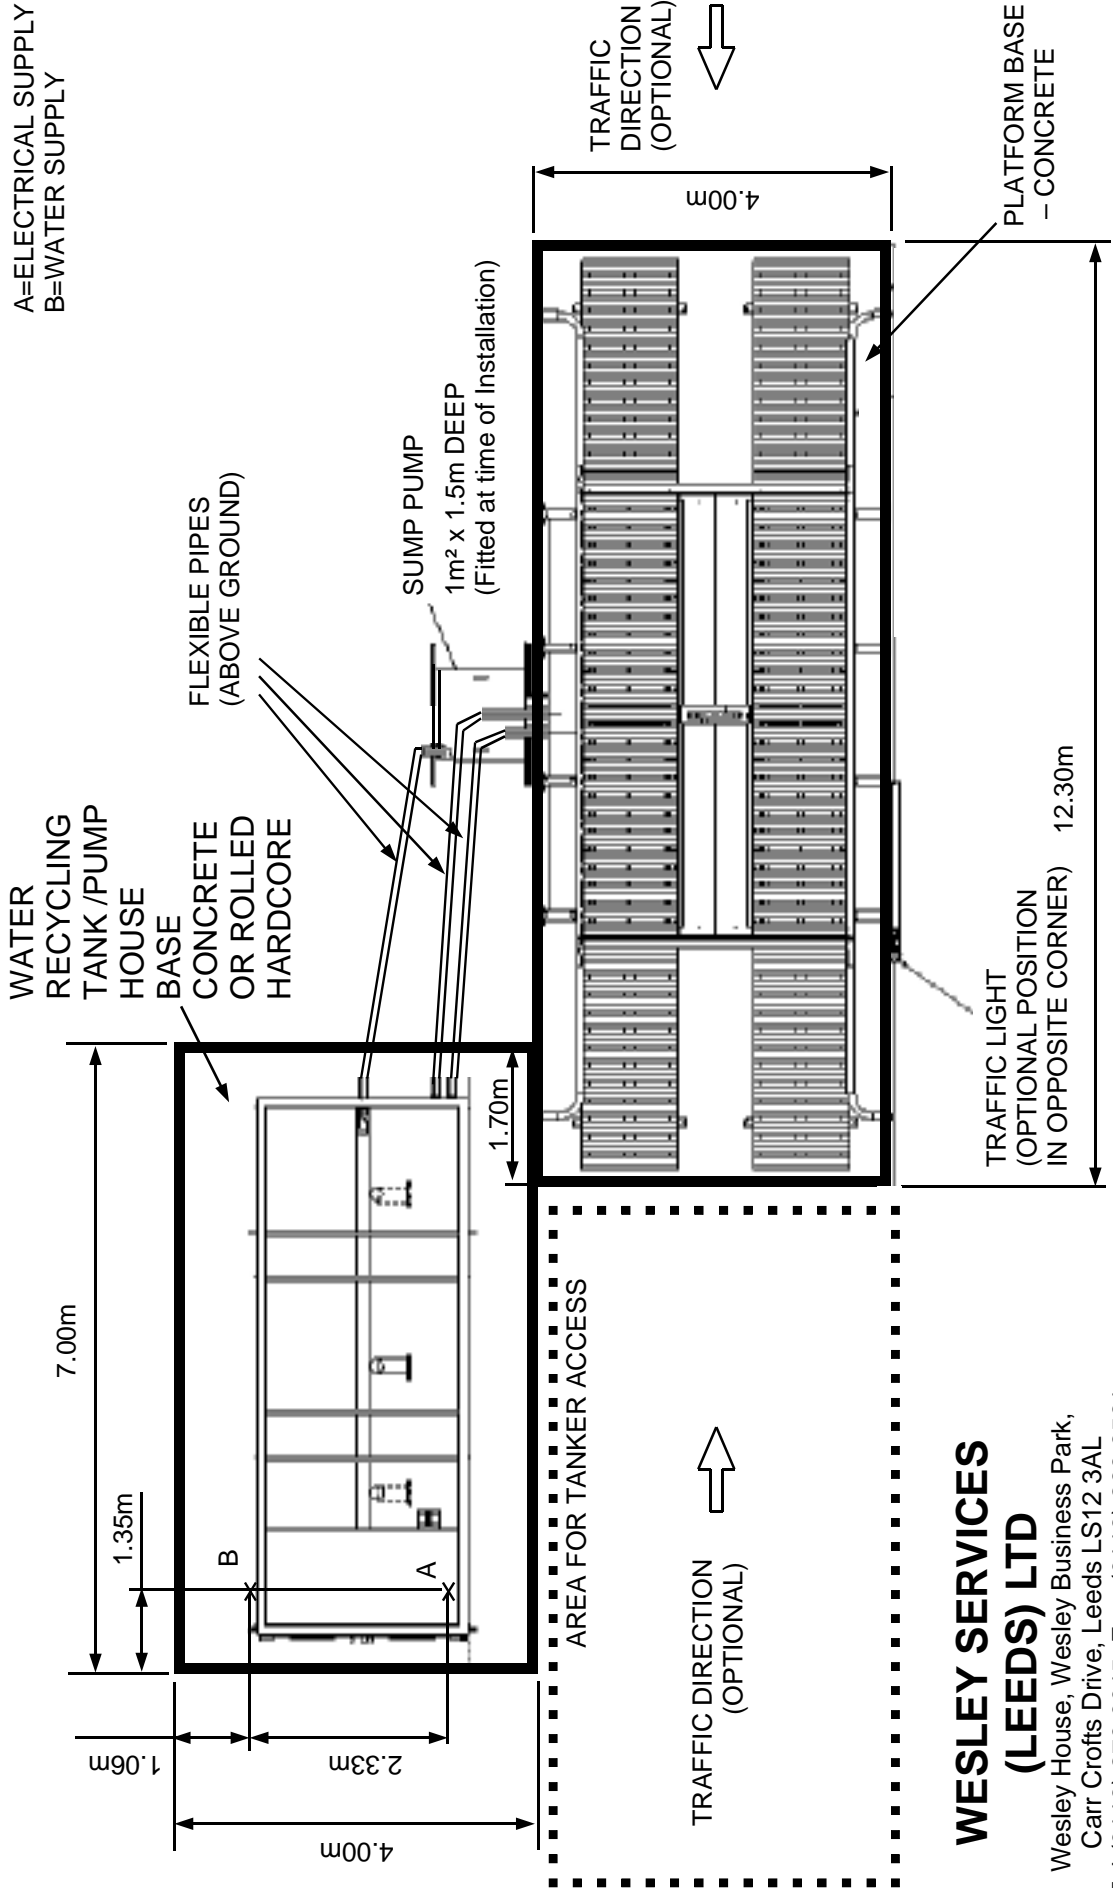

BASE FOR AUTOMATIC DRIVE THROUGH WHEELWASH

A=ELECTRICAL SUPPLY
B=WATER SUPPLY

WESLEY SERVICES (LEEDS) LTD

Wesley House, Wesley Business Park,
Carr Crofts Drive, Leeds LS12 3AL

Tel: (0113) 279 0015 Fax: (0113) 263 6561