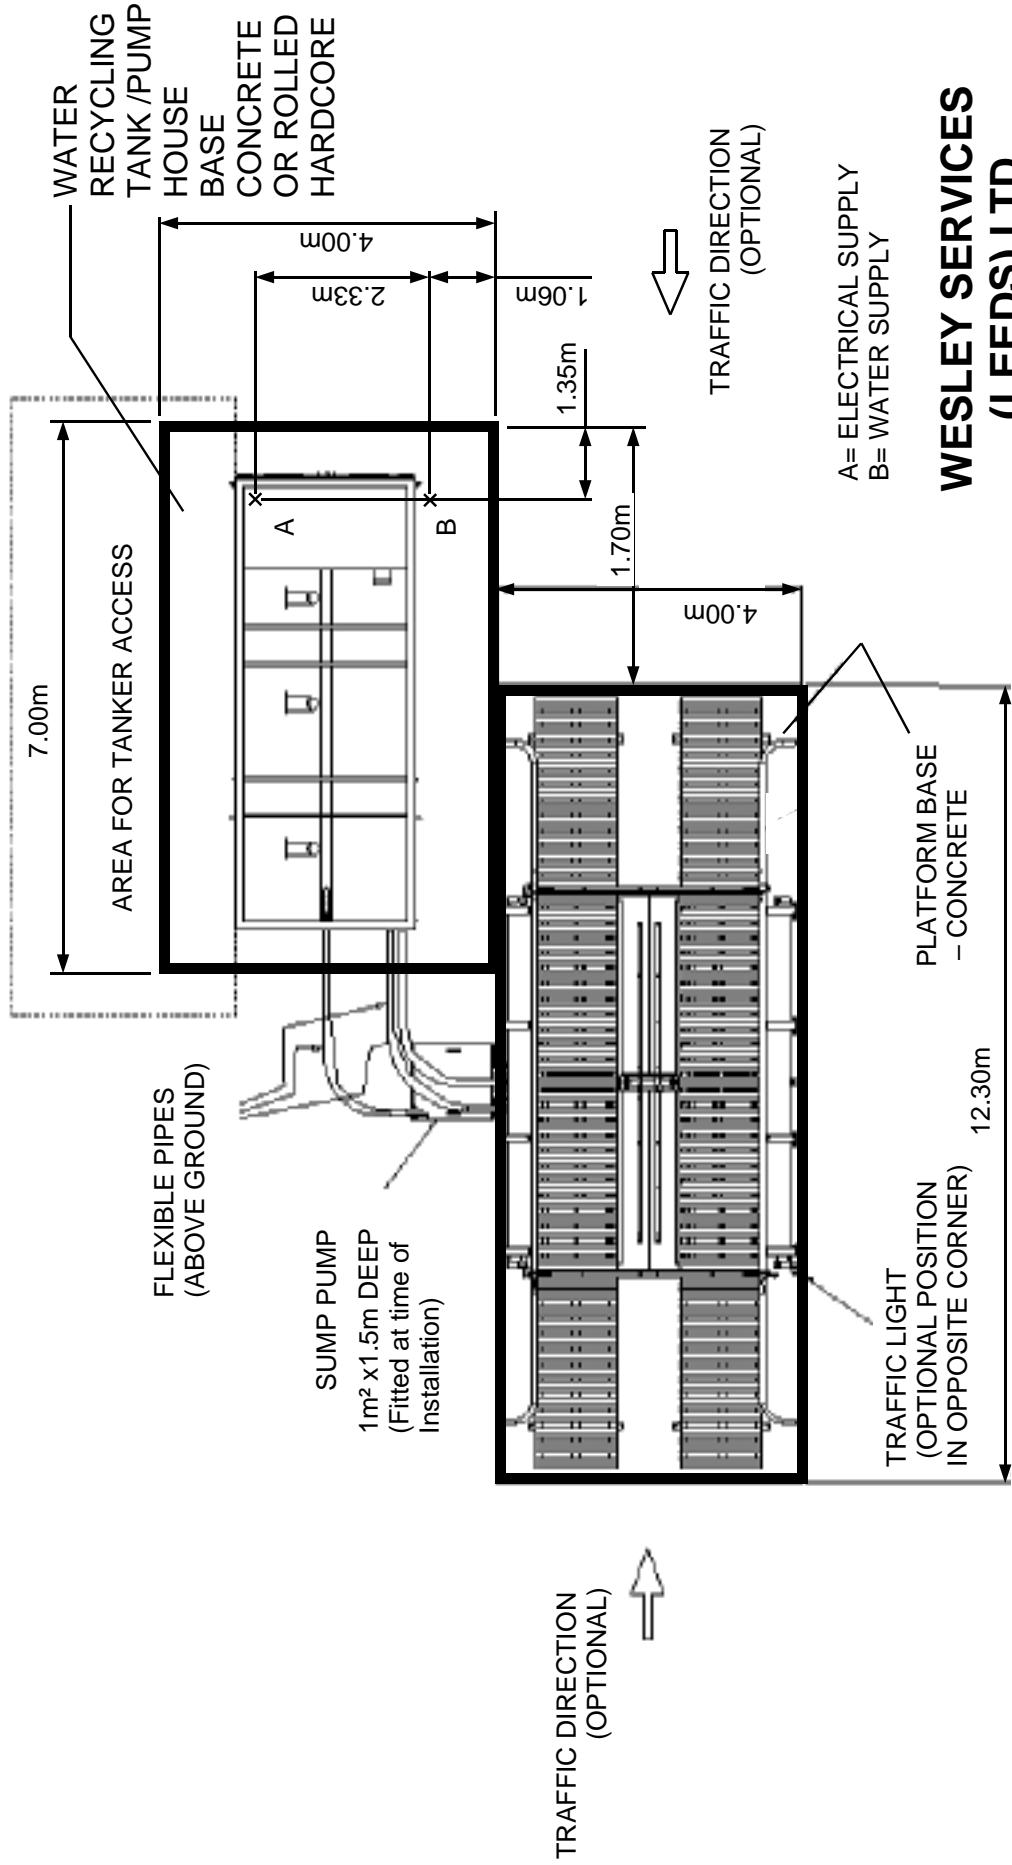

# BASE FOR AUTOMATIC DRIVE THROUGH WHEELWASH

**WESLEY SERVICES  
(LEEDS) LTD**

Wesley House, Wesley Business Park,  
Carr Crofts Drive, Leeds LS12 3AL  
Tel (0113) 279 0015 Fax: (0113) 263 6561